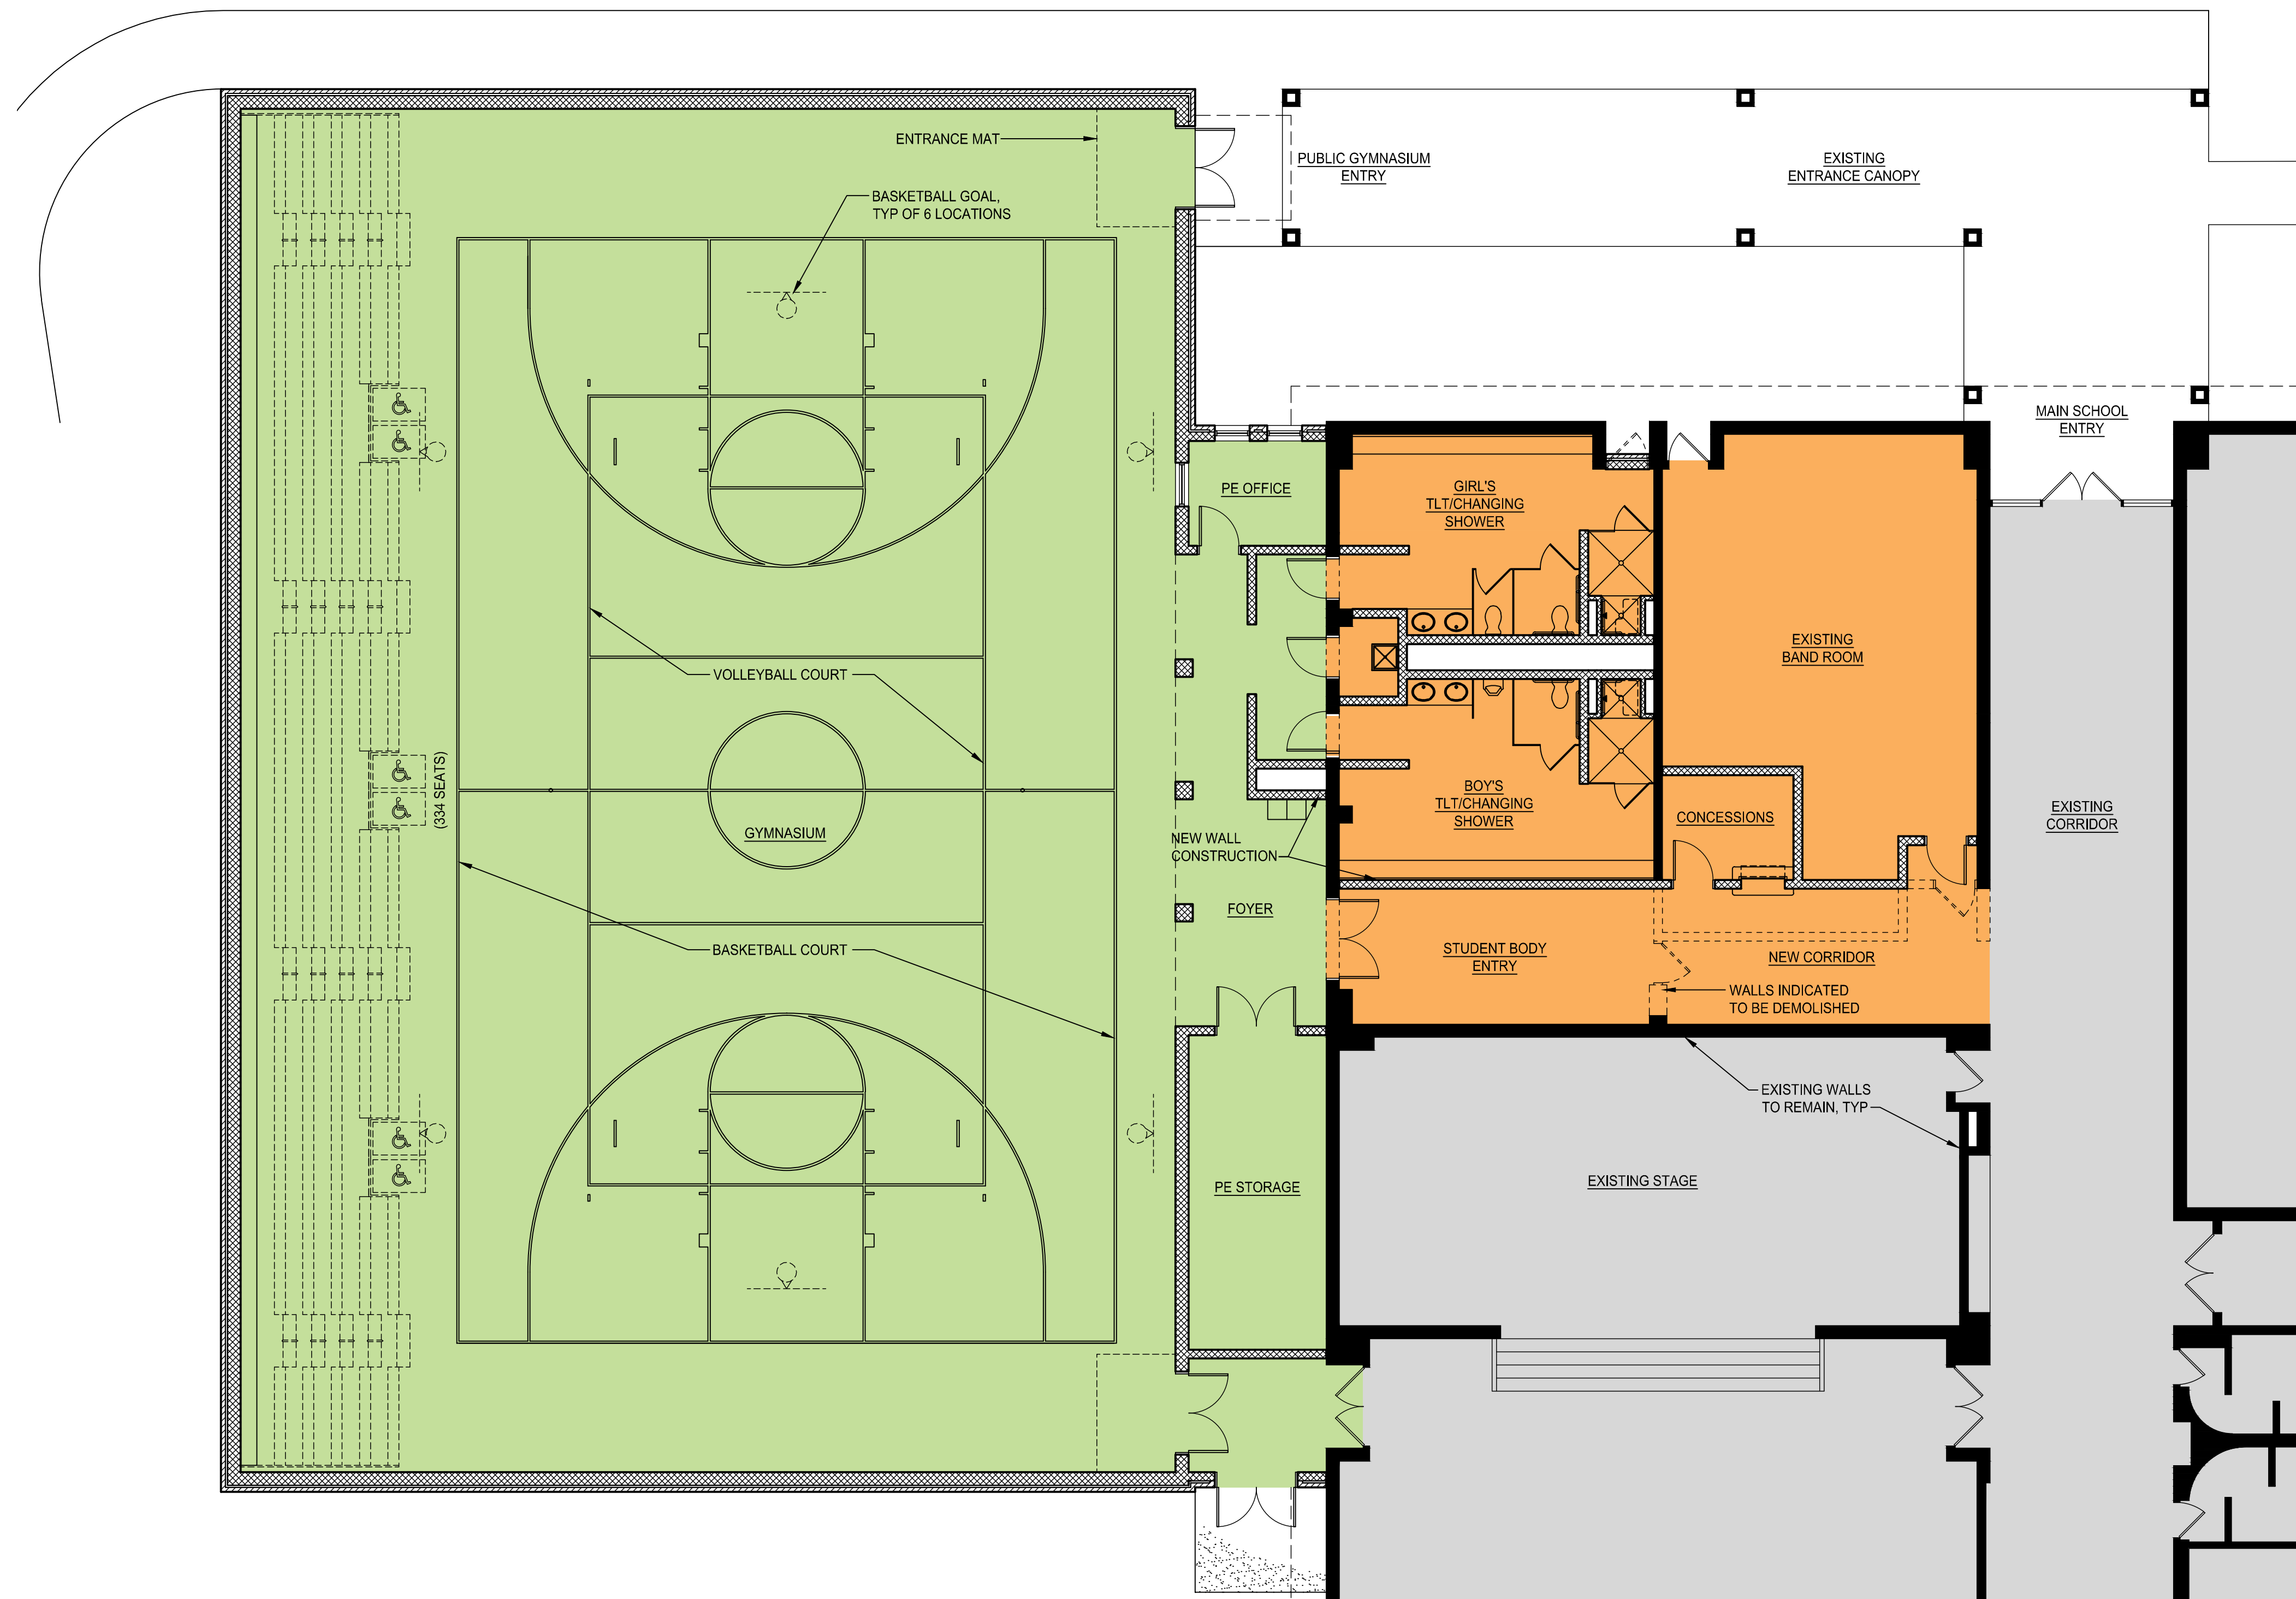

0 10' 20' 40'
 SCALE: 1" = 20'

APPALACHIA ELEMENTARY SCHOOL GYMNASIUM ADDITION

WISE COUNTY SCHOOL BOARD

LEGEND

- EXISTING BUILDING TO REMAIN
- RENOVATED CONSTRUCTION
- NEW CONSTRUCTION

0 4' 8' 16'
SCALE: 1/8" = 1'-0"